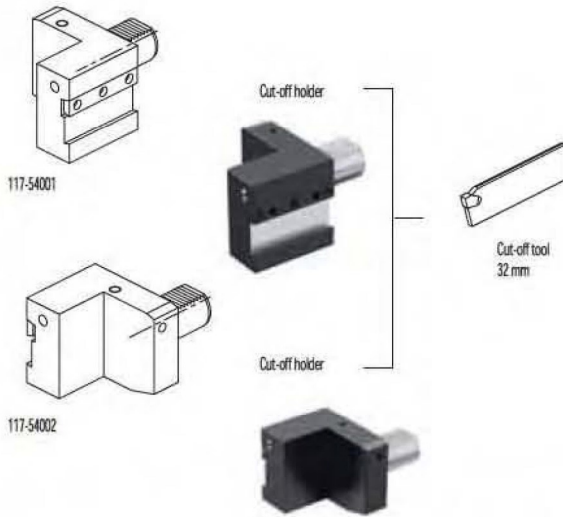

TAKISAWA (VDI40)

TMM-250

ACCESSORIES