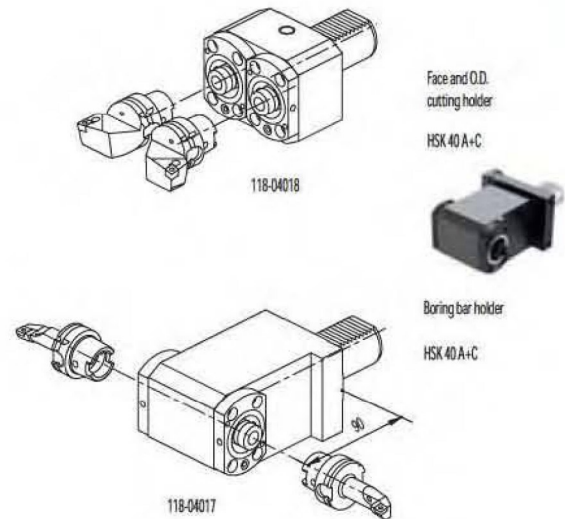

TAKISAWA (VDI40)

TMM-250

ACCESSORIES